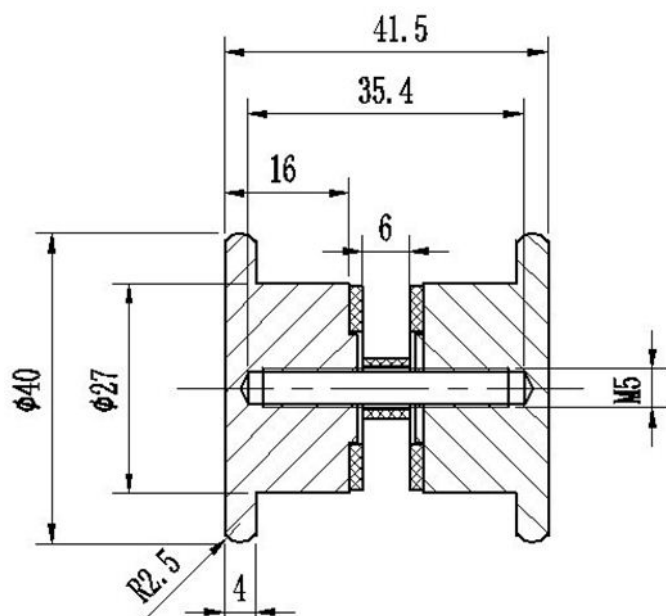

PRODUCT SHEET

Description:

Brass Door Knob "Kiel", $\varnothing 40$ mm, SS-Look, 6-12mm Glass, Drill Hole $\varnothing 8$ mm - Recommended $\varnothing 10$ mm

Item number:

15.24.091-2

Units	Box	Carton	HS Code	Barcode
Pair	1	50	8302415000	 5704866502955